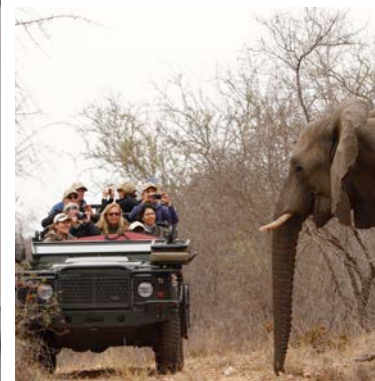

Claudia Schnell Safaris

SOUTH AFRICA

Claudia Schnell Safaris offers the chance to explore the African bush at dawn, with the calls of lions, hyenas, zebras and birds ringing in the air. Travellers can embark on an exceptional and exclusive safari with Claudia Schnell, and experience wildlife first-hand in a private game reserve in South Africa.

Guests can tailor-make their own trip by choosing from a variety of unforgettable safari adventures that include essential knowledge about the African bush and its wildlife. Claudia and her partner Robin teach visitors about ecology and conservation, animals and plants, birds and insects. Guests learn how to interpret tracks and other signs of the wild in the most exciting classroom on the planet: the African bush. What's more, safaris can be enjoyed in English, German or French, depending on guests' preferences. The goal is for visitors to rediscover their senses and enrich their lives.

Claudia Schnell offers her unique safaris in an exclusive lodge, situated in a private nature reserve close to the small town of Hoedspruit — a stone's throw from Kruger National Park. Nestled between spectacular countryside and remote wilderness,

this 64,250-acre game reserve is home to the Big Five and endangered wild dogs.

The lodge itself offers five luxurious thatched chalets, each with its own bathroom and extra outdoor shower and private terrace. Stunning views over the open plains surrounding the lodge ensure a unique experience and the water hole (illuminated at night) provides even more opportunities for excellent wildlife photography.