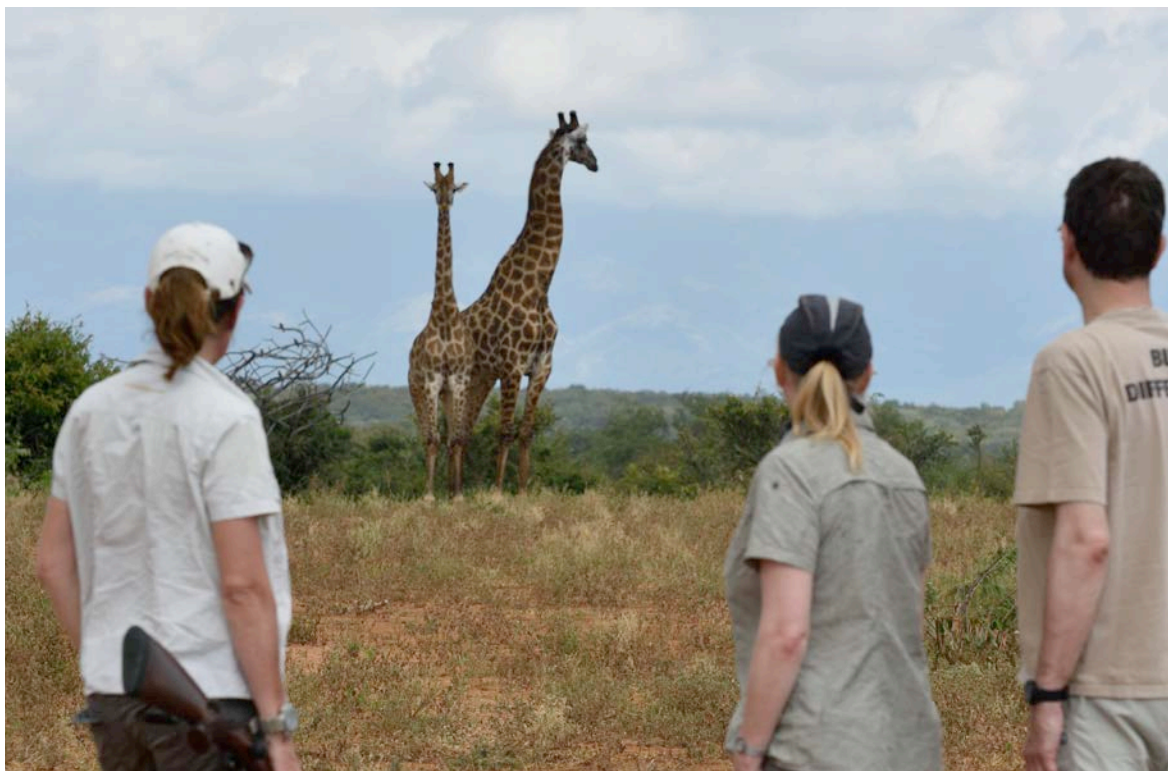

Claudia Schnell Safaris

SOUTH AFRICA

Claudia Schnell Safaris offers the chance to explore the African bush at dawn, with the calls of lions, hyenas, zebras and birds ringing in the air. Travellers can embark on an exceptional and exclusive safari with Claudia Schnell, and experience wildlife first-hand in a private game reserve in South Africa.

Guests can tailor-make their own trip by choosing from a variety of unforgettable safari adventures that include essential knowledge about the African bush and its wildlife. Claudia and her partner Robin teach visitors about ecology and conservation, animals and plants, birds and insects. Guests learn how to interpret tracks and other signs of the wild in the most exciting classroom on the planet: the African bush. What's more, safaris can be enjoyed in English, German or French, depending on guests' preferences. The goal is for visitors to rediscover their senses and enrich their lives.

Claudia Schnell offers her unique safaris in an exclusive lodge, situated in a private nature reserve close to the small town of Hoedspruit — a stone's throw from Kruger National Park. Nestled between spectacular countryside and remote wilderness,

this 64,250-acre game reserve is home to the Big Five and endangered wild dogs.

The lodge itself offers five luxurious thatched chalets, each with its own bathroom and extra outdoor shower and private terrace. Stunning views over the open plains surrounding the lodge ensure a unique experience and the water hole (illuminated at night) provides even more opportunities for excellent wildlife photography.